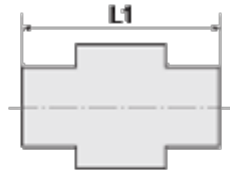

Data Sheet

Article number: 586440148ES

Description: Stainless steel, straight union 44.014-08 ES, Ø8 - G 1/4"
cylindrical thread

Measures

L1 = 21

SW = 16